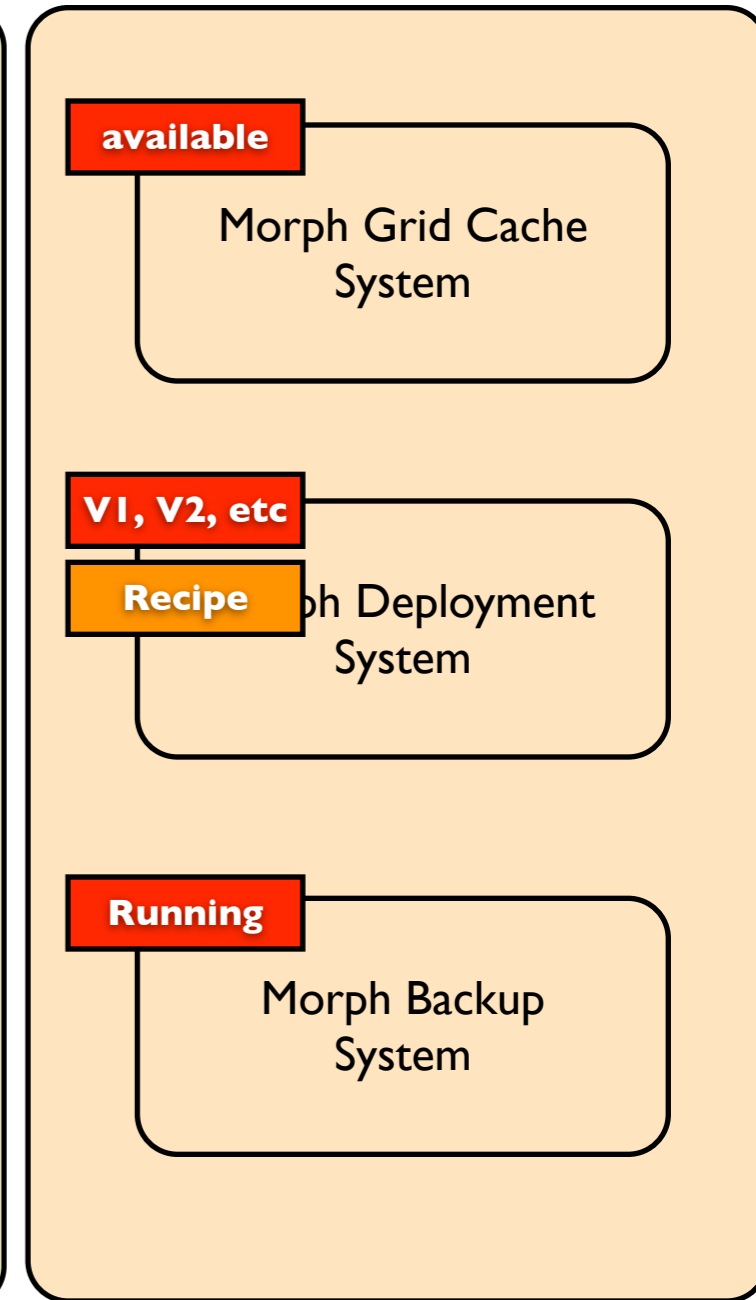

3 - Issue the cap command from your desktop

I Will Now Deploy a Rails Application

LIVE!

1. Create a new Morph AppSpace
2. Deploy open source discussion group “beast”

What is happening behind the scenes?

Morph Grid
Routing Center

Morph Data
Center LAX

Morph
Compute Grid

Amazon EC2

Morph Grid
Storage System

Amazon S3

How we scale on-demand

Morph Grid
Routing Center

Morph Data
Center LAX

Morph
Compute Grid

Amazon EC2

Morph Grid
Storage System

Amazon S3

On-Demand Scalability?

Size environment up or down at any time

Only pay for what you use

Billing is broken down daily