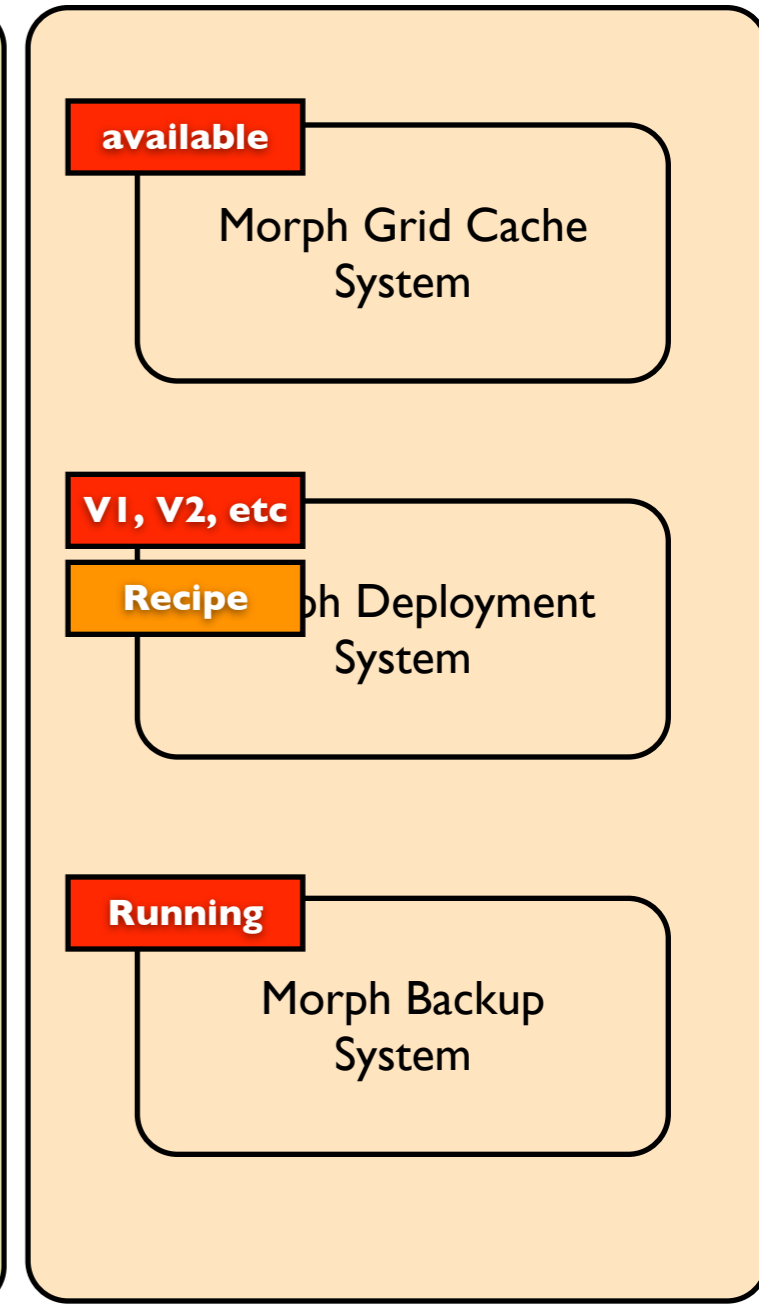

Morph Data Center LAX

Morph Compute Grid

Amazon EC2

Morph Grid Storage System

Amazon S3

Deploying to the MAP

1 - Download the Morph generated capistrano recipe

2 - Update the morph_deploy.rb with the location of your SVN

3 - Issue the cap command from your desktop

I Will Now Deploy a Rails Application

LIVE!

1. Create a new Morph AppSpace
2. Deploy open source discussion group “beast”

What is happening behind the scenes?

Morph Grid
Routing Center

Morph Data
Center LAX

Morph
Compute Grid

Amazon EC2

Morph Grid
Storage System

Amazon S3

How we scale on-demand

Morph Grid
Routing Center

Morph Data
Center LAX