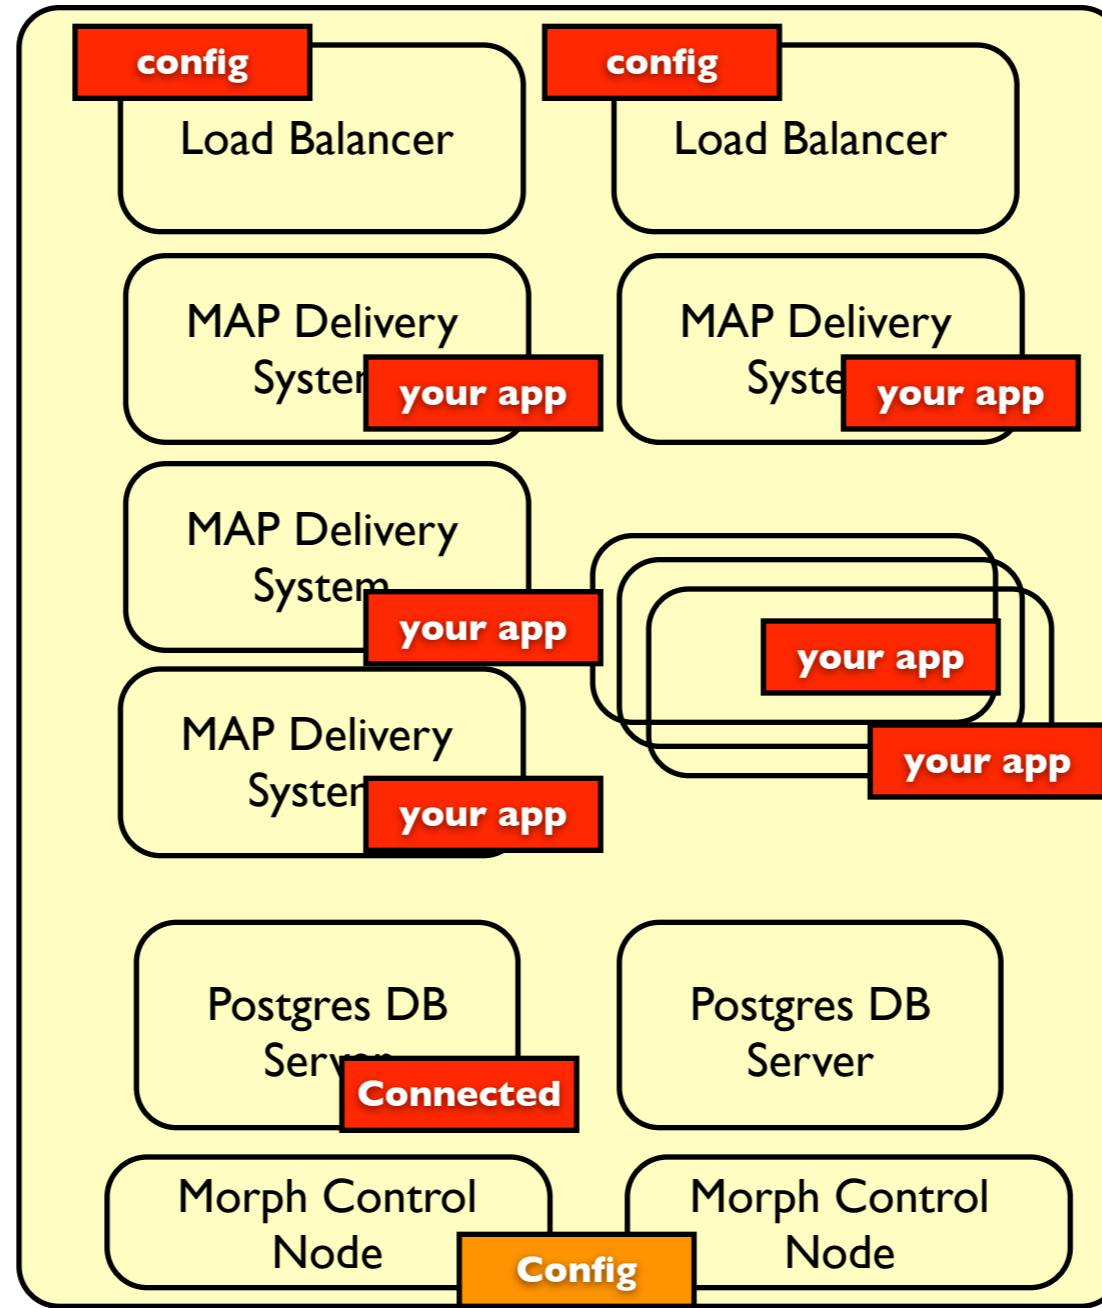

3 - Issue the cap command from your desktop

I Will Now Deploy a Rails Application

LIVE!

1. Create a new Morph AppSpace
2. Deploy open source discussion group “beast”

What is happening behind the scenes?

Morph Grid
Routing Center

Morph Data
Center LAX

Morph
Compute Grid

Amazon EC2

Morph Grid
Storage System

Amazon S3

How we scale on-demand

Morph Grid
Routing Center

Morph Data
Center LAX

Morph
Compute Grid

Amazon EC2

Morph Grid
Storage System

Amazon S3

On-Demand Scalability?

Size environment up or down at any time

Only pay for what you use

Billing is broken down daily