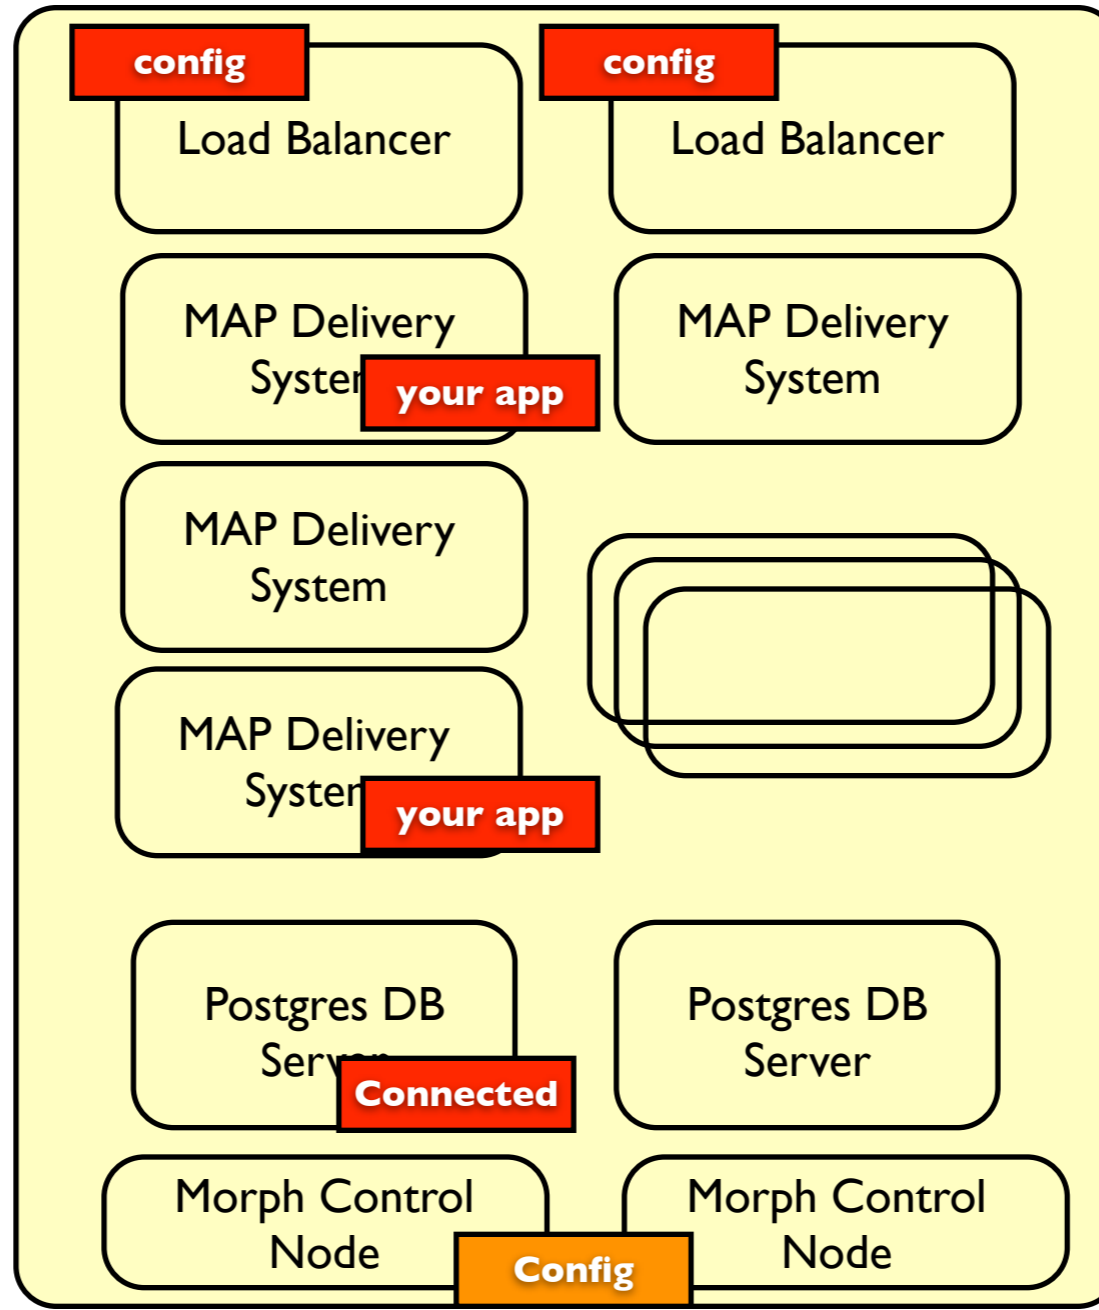

Morph Data Center LAX

Morph Compute Grid

Amazon EC2

Morph Grid Storage System

Amazon S3

Deploying to the MAP

1 - Download the Morph generated capistrano recipe

2 - Update the morph_deploy.rb with the location of your SVN

3 - Issue the cap command from your desktop

I Will Now Deploy a Rails Application

LIVE!

1. Create a new Morph AppSpace
2. Deploy open source discussion group “beast”

What is happening behind the scenes?

Morph Grid
Routing Center

Morph Data
Center LAX

Morph
Compute Grid

Amazon EC2

Morph Grid
Storage System

Amazon S3

How we scale on-demand

Morph Grid
Routing Center

Morph Data
Center LAX