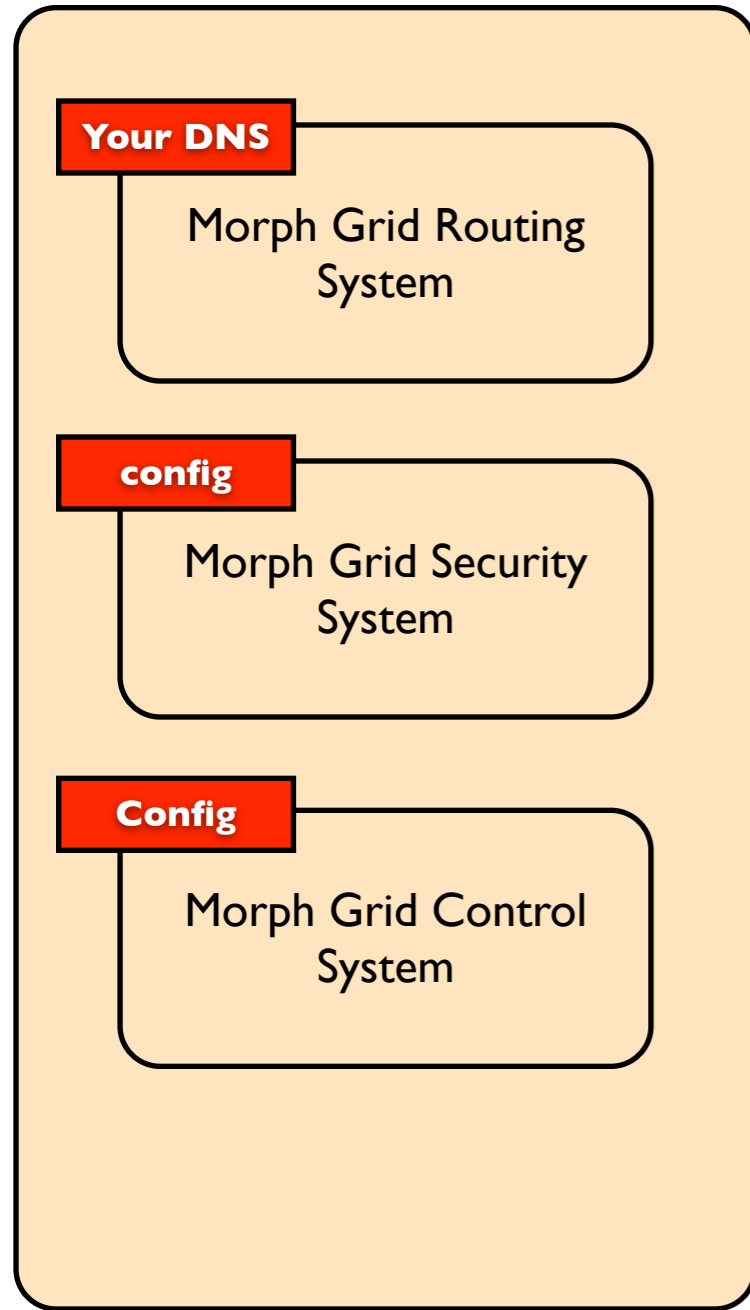

Morph Data Center LAX

Morph Compute Grid

Amazon EC2

Morph Grid Storage System

Amazon S3

Deploying to the MAP

1 - Download the Morph generated capistrano recipe

2 - Update the morph_deploy.rb with the location of your SVN

3 - Issue the cap command from your desktop

I Will Now Deploy a Rails Application

LIVE!

1. Create a new Morph AppSpace
2. Deploy open source discussion group “beast”

What is happening behind the scenes?

Morph Grid
Routing Center

Morph Data
Center LAX

Morph
Compute Grid

Amazon EC2

Morph Grid
Storage System

Amazon S3

How we scale on-demand

Morph Grid
Routing Center

Morph Data
Center LAX