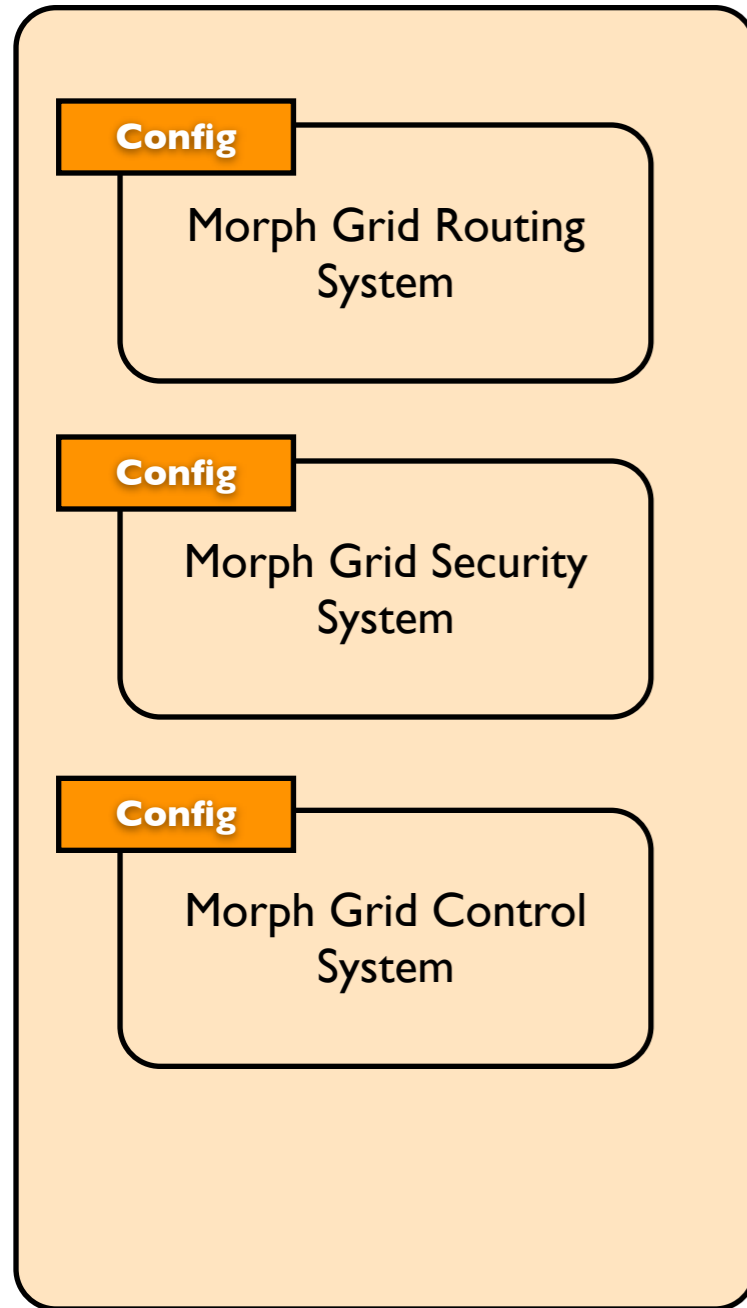

Morph Data
Center LAX

Morph Compute Grid

Amazon EC2

Morph Grid Storage System

Amazon S3

MAP System Overview

morph AppSpace™

Morph Grid Routing Center

Morph Data Center LAX

Morph Compute Grid

Amazon EC2

Morph Grid Storage System

Amazon S3

Deploying to the MAP

1 - Download the Morph generated capistrano recipe

2 - Update the morph_deploy.rb with the location of your SVN