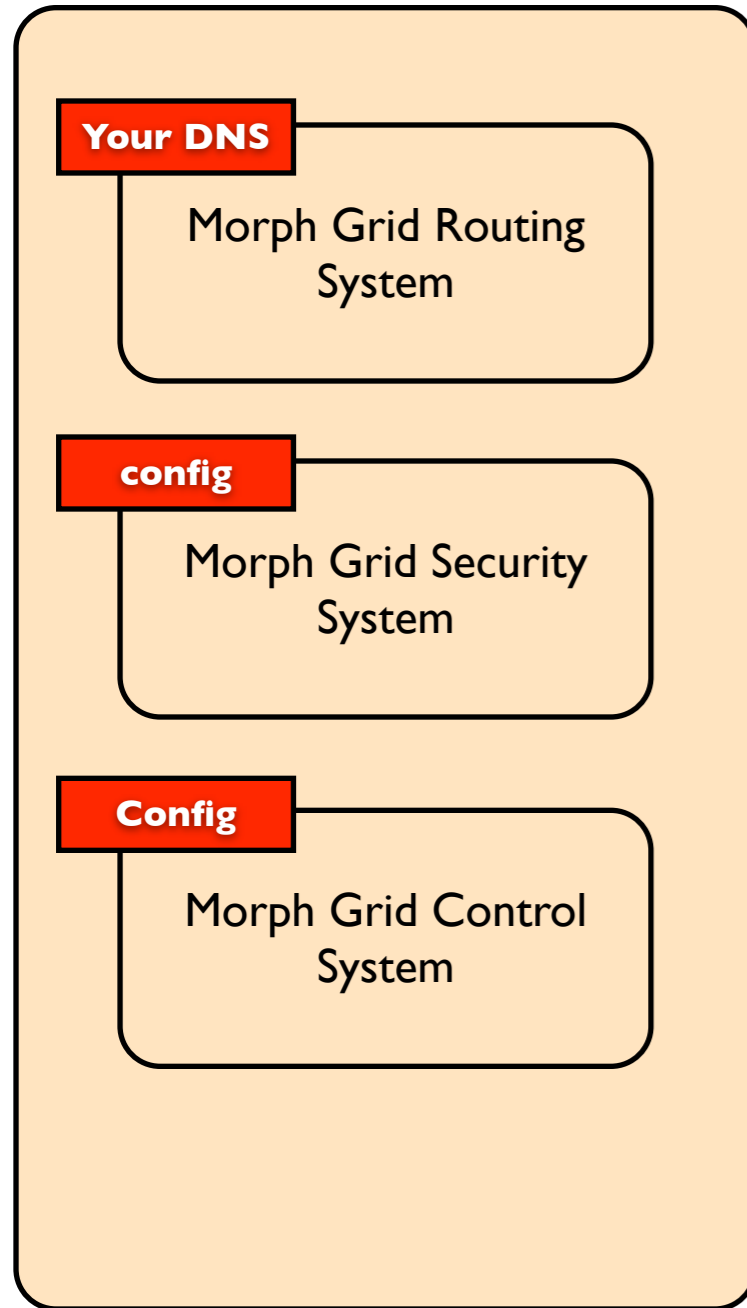

3 - Issue the cap command from your desktop

I Will Now Deploy a Rails Application

LIVE!

1. Create a new Morph AppSpace
2. Deploy open source discussion group “beast”

What is happening behind the scenes?

Morph Grid
Routing Center

Morph Data
Center LAX

Morph
Compute Grid

Amazon EC2

Morph Grid
Storage System

Amazon S3

How we scale on-demand

Morph Grid
Routing Center

Morph Data
Center LAX