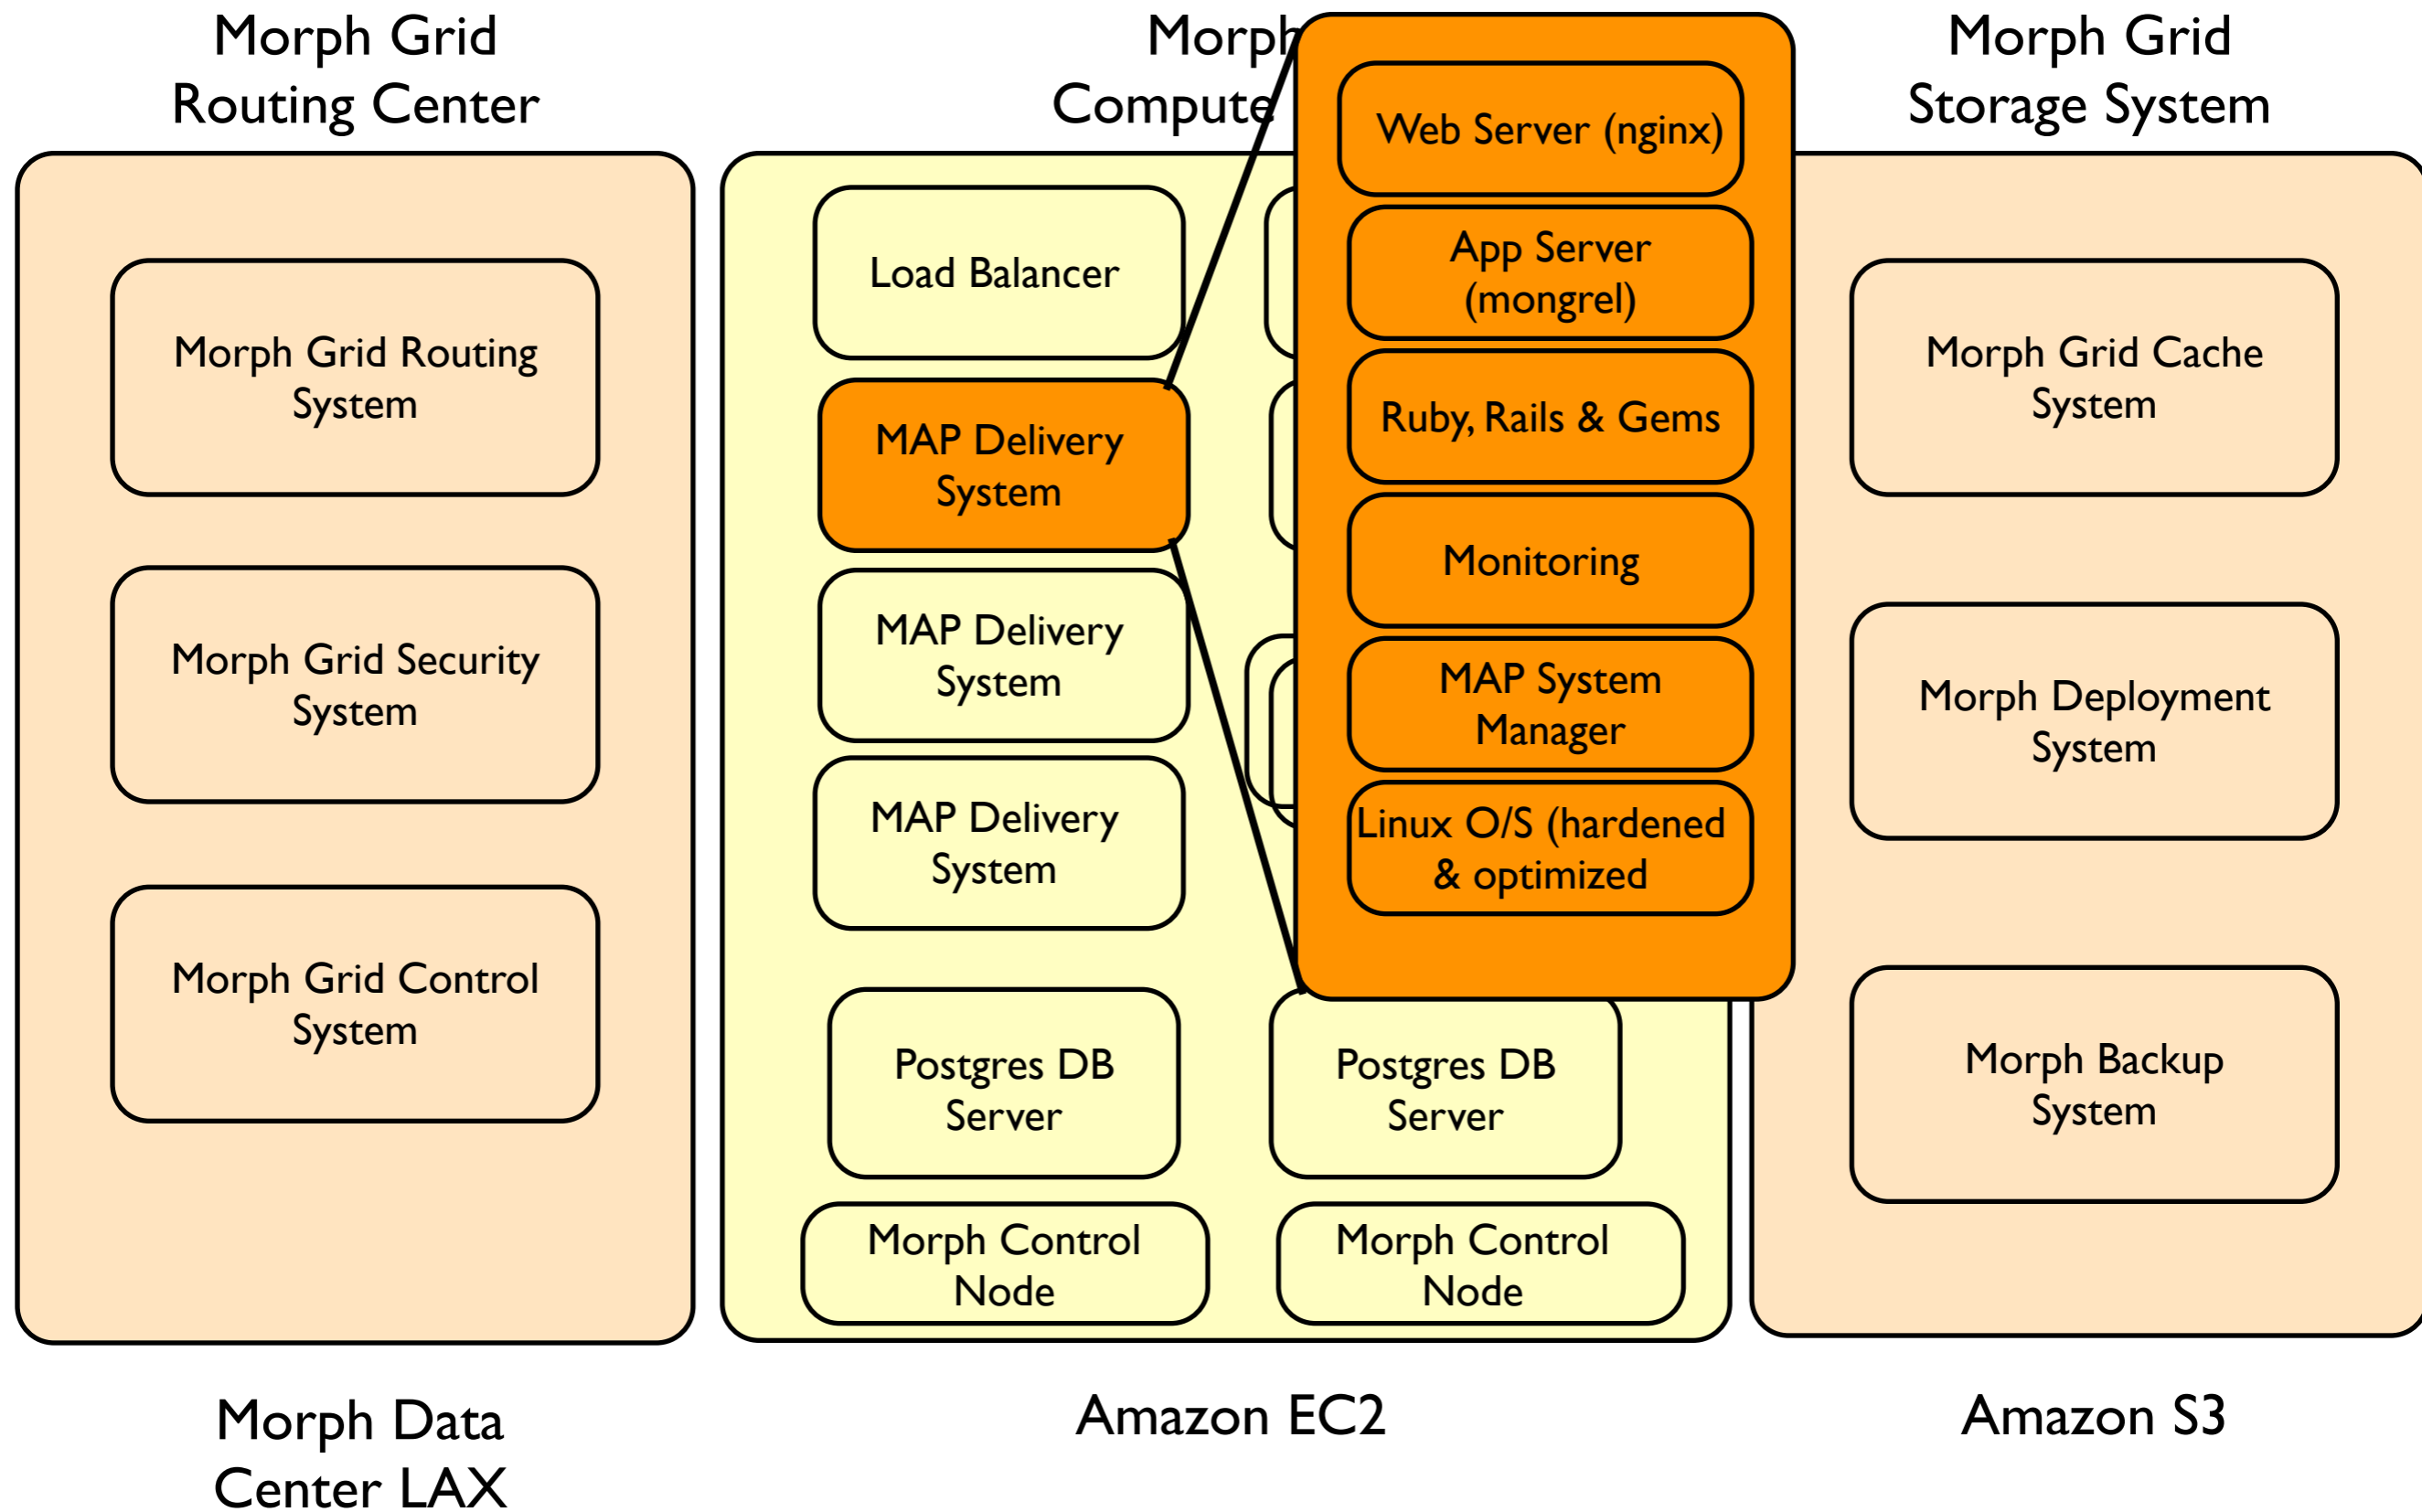

morphTM **Application Platform**

- Deployment, Delivery & Management of Ruby on Rails Applications
 - Elastic scaling up and down
 - On-demand resources
 - Enterprise class services

MAP System Overview

Morph Grid Routing Center

Morph Data
Center LAX

Morph Compute Grid

Amazon EC2

Morph Grid Storage System

Amazon S3

MAP System Overview

morph AppSpace™

Morph Grid Routing Center

Morph Data Center LAX

Morph Compute Grid

Amazon EC2

Morph Grid Storage System

Amazon S3

Deploying to the MAP

1 - Download the Morph generated capistrano recipe

2 - Update the morph_deploy.rb with the location of your SVN

3 - Issue the cap command from your desktop

I Will Now Deploy a Rails Application

LIVE!

1. Create a new Morph AppSpace
2. Deploy open source discussion group “beast”

What is happening behind the scenes?

Morph Grid
Routing Center