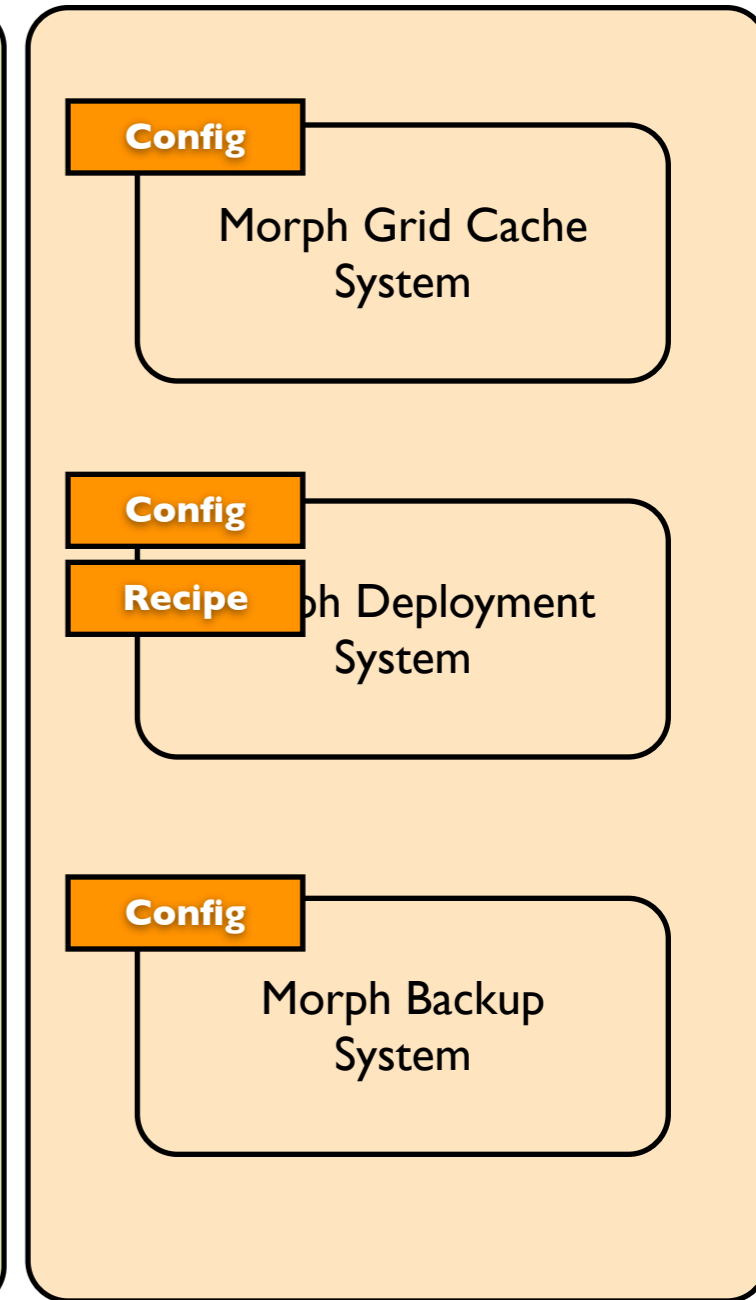

Morph Data
Center LAX

Morph Compute Grid

Amazon EC2

Morph Grid Storage System

Amazon S3

MAP System Overview

morph AppSpace™

Morph Grid Routing Center

Morph Data Center LAX

Morph Compute Grid

Amazon EC2

Morph Grid Storage System

Amazon S3

Deploying to the MAP

1 - Download the Morph generated capistrano recipe

2 - Update the morph_deploy.rb with the location of your SVN

3 - Issue the cap command from your desktop

I Will Now Deploy a Rails Application

LIVE!

1. Create a new Morph AppSpace
2. Deploy open source discussion group “beast”

What is happening behind the scenes?

Morph Grid
Routing Center