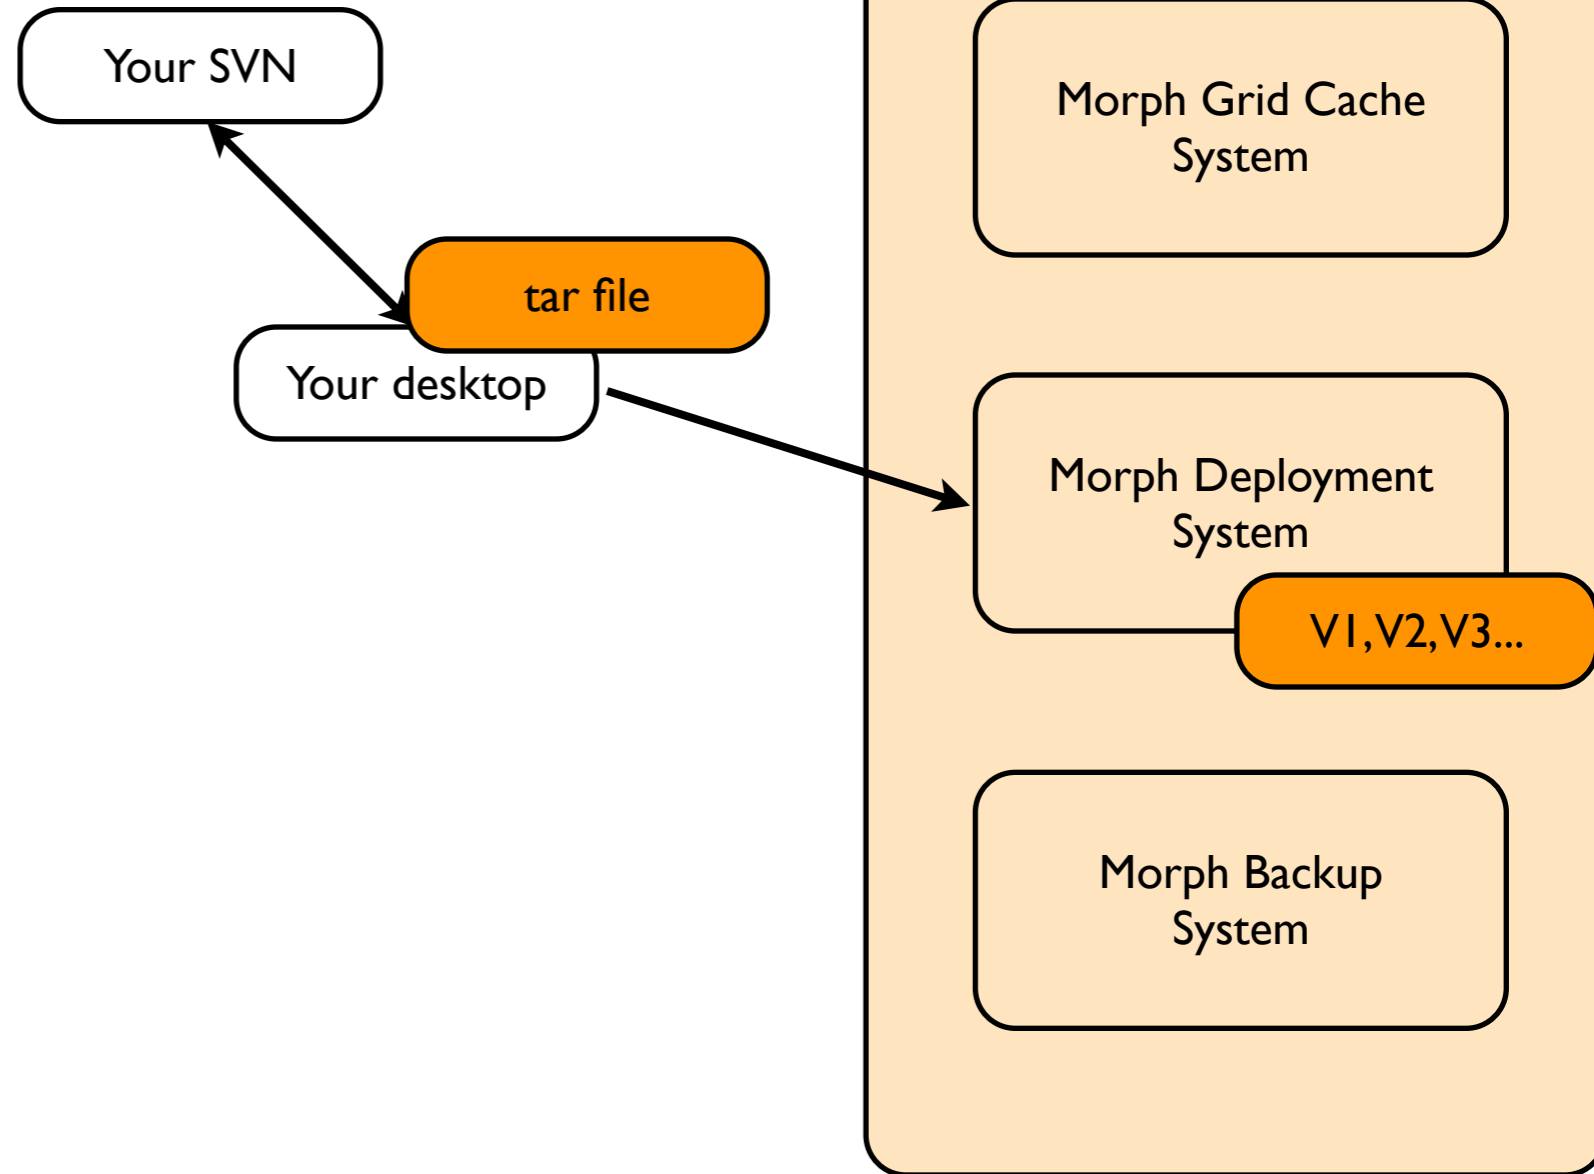

Morph Data Center LAX

Morph Compute Grid

Amazon EC2

Morph Grid Storage System

Amazon S3

Deploying to the MAP

1 - Download the Morph generated capistrano recipe

2 - Update the morph_deploy.rb with the location of your SVN

3 - Issue the cap command from your desktop

I Will Now Deploy a Rails Application

LIVE!

1. Create a new Morph AppSpace
2. Deploy open source discussion group “beast”

What is happening behind the scenes?

Morph Grid
Routing Center