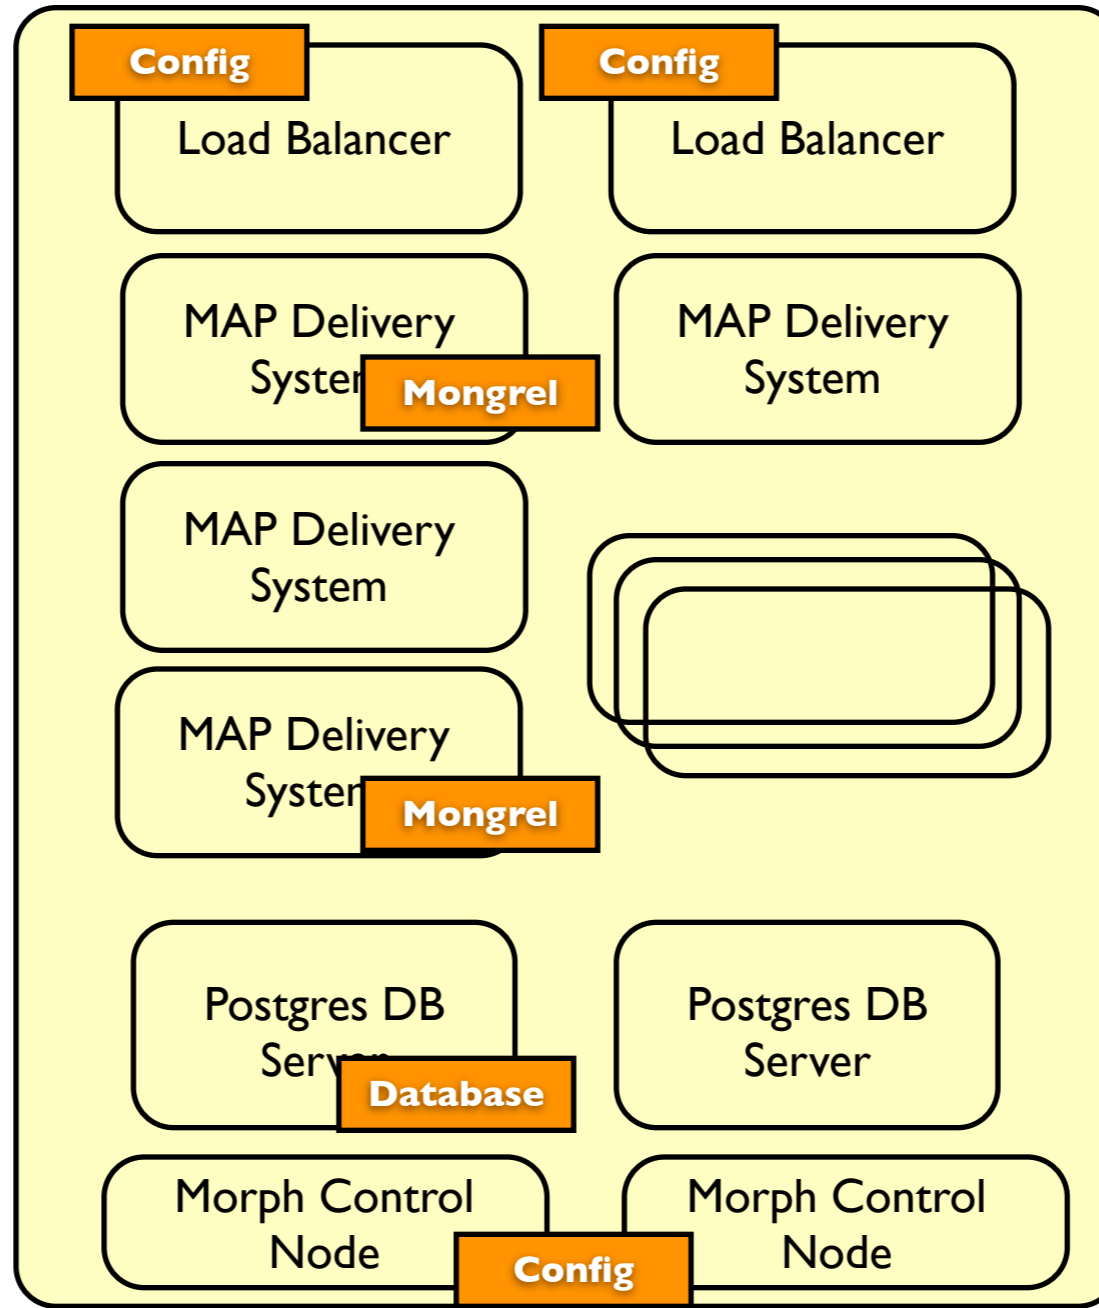

morphTM **Application Platform**

- Deployment, Delivery & Management of Ruby on Rails Applications
 - Elastic scaling up and down
 - On-demand resources
 - Enterprise class services

MAP System Overview

Morph Grid Routing Center

Morph Data
Center LAX

Morph Compute Grid

Amazon EC2

Morph Grid Storage System

Amazon S3

MAP System Overview

morph AppSpace™

Morph Grid Routing Center

Morph Data Center LAX

Morph Compute Grid

Amazon EC2

Morph Grid Storage System

Amazon S3

Deploying to the MAP

1 - Download the Morph generated capistrano recipe

2 - Update the morph_deploy.rb with the location of your SVN

3 - Issue the cap command from your desktop

I Will Now Deploy a Rails Application

LIVE!

1. Create a new Morph AppSpace
2. Deploy open source discussion group “beast”

What is happening behind the scenes?

Morph Grid
Routing Center