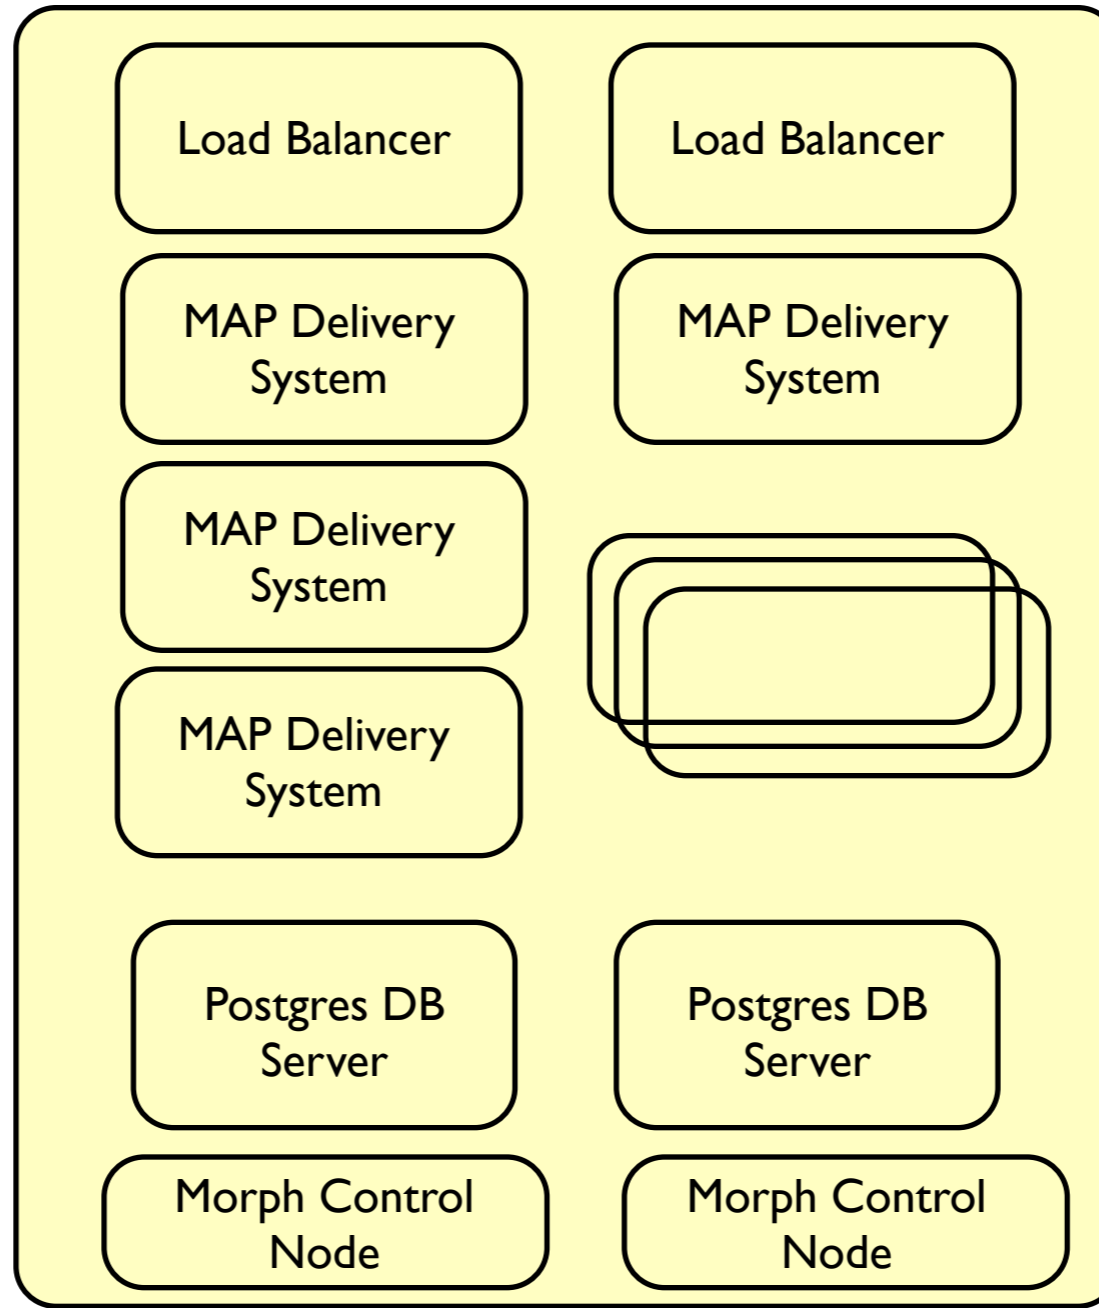

morphTM **Application Platform**

- Deployment, Delivery & Management of Ruby on Rails Applications
 - Elastic scaling up and down
 - On-demand resources
 - Enterprise class services

MAP System Overview

Morph Grid Routing Center

Morph Data
Center LAX

Morph Compute Grid

Amazon EC2

Morph Grid Storage System

Amazon S3

MAP System Overview

morph AppSpace™

Morph Grid Routing Center

Morph Data Center LAX

Morph Compute Grid

Amazon EC2

Morph Grid Storage System

Amazon S3

Deploying to the MAP

1 - Download the Morph generated capistrano recipe

2 - Update the morph_deploy.rb with the location of your SVN